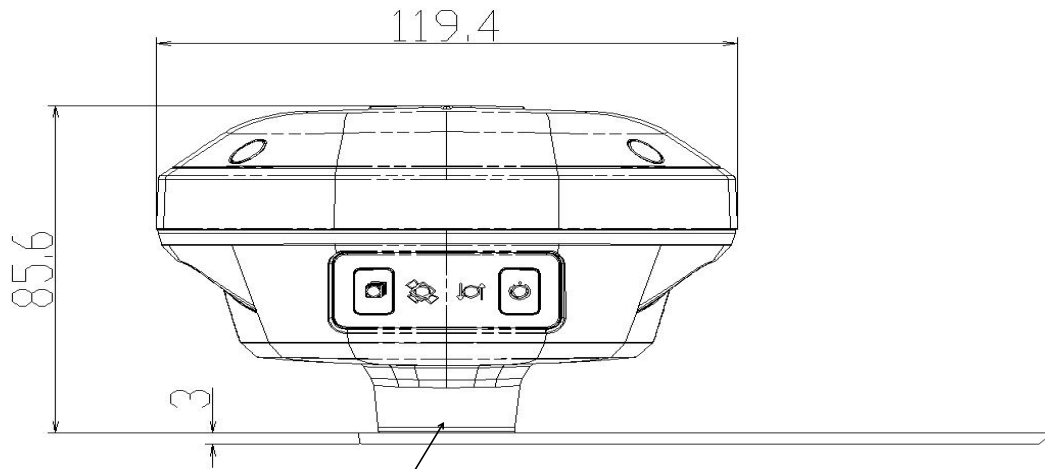

CHC Navigation Model: I73 PN: A10675-430005-050005

ARP: BAM (bottom of antenna mount)

NRP: MMI to North

Radome: None

Side View:

ARR

ARP=BAM

MMI to North

Bottom View:

Top View:

Side View:

Bottom View: