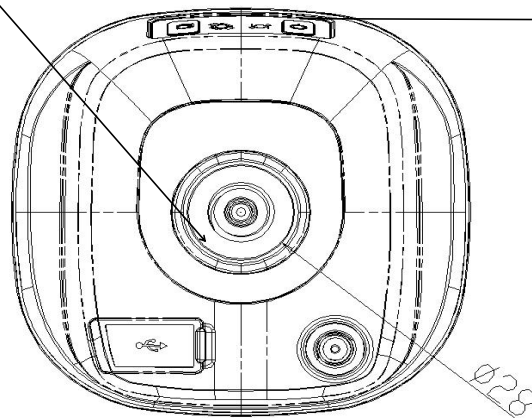

CHC Navigation Model: I73 PN: A10675-430005-050005

ARP: BAM (bottom of antenna mount)

NRP: MMI to North

Radome: None

Side View:

ARR

ARP=BAM

MMI to North

Bottom View:

Top View:

Side View:

Bottom View: