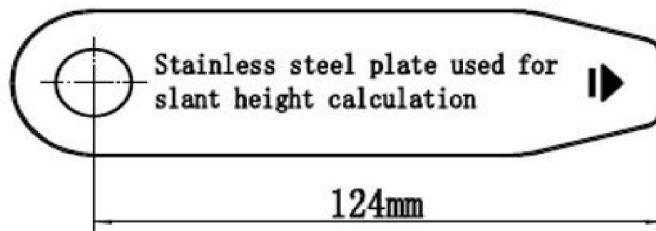

CHC Navigation Model: I73 PN: A10675-430005-050005

ARP: BAM (bottom of antenna mount)

NRP: MMI to North

Radome: None

Side View:

ARR

ARP=BAM

MMI to North

Bottom View:

Top View:

Side View:

Bottom View: