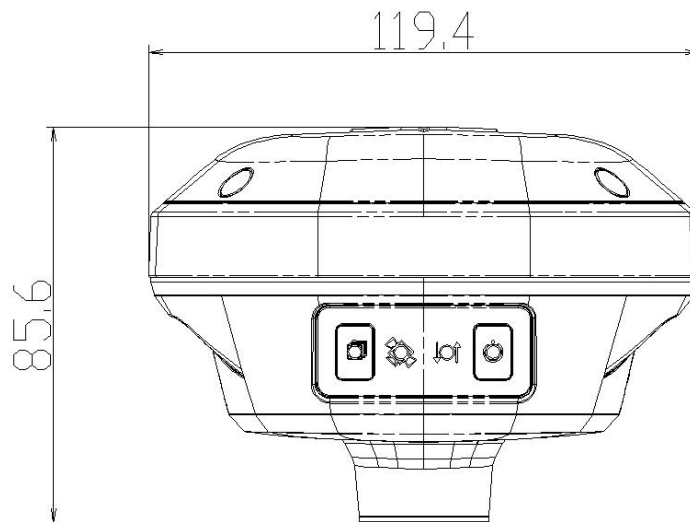

CHC Navigation Model: I73 PN: A10675-430005-050005

ARP: BAM (bottom of antenna mount)

NRP: MMI to North

Radome: None

Side View:

ARR

ARP=BAM

MMI to North

Bottom View:

Top View:

Side View:

Bottom View: